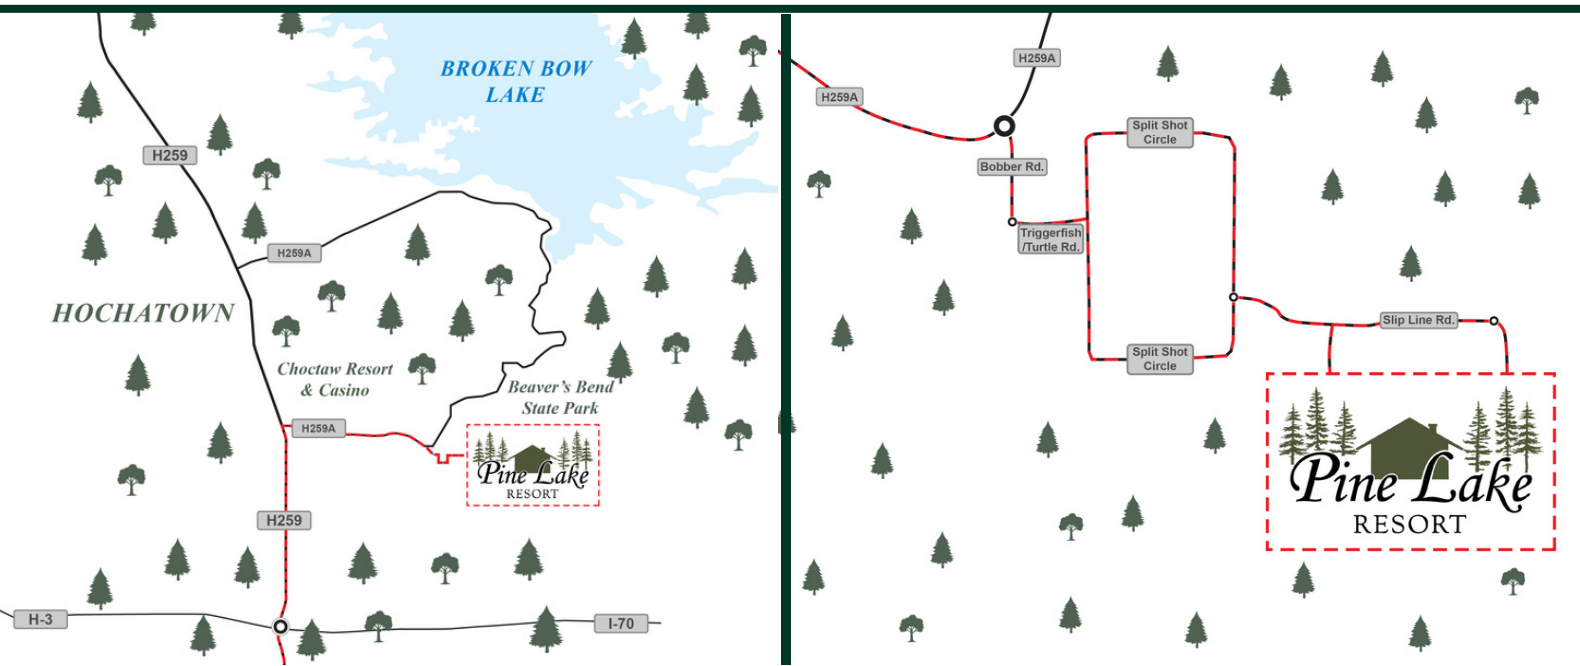

Pine Lake Resort

Driving Directions

- From Broken Bow, travel North on Highway 259
- Turn Right onto Highway 259A at the Beavers Bend State Park sign
- Heading East, travel ~1.8 miles, then turn right onto Bobber Rd heading South
- Turn left onto Triggerfish, then left onto Split Shot Cir
- Turn left onto Slip Line Rd, then right onto Cascading Creek Cir either the first or second entrance, dependent on your cabin location
- Use the Community Map below to guide you to your cabin

Pine Lake Resort Community Map